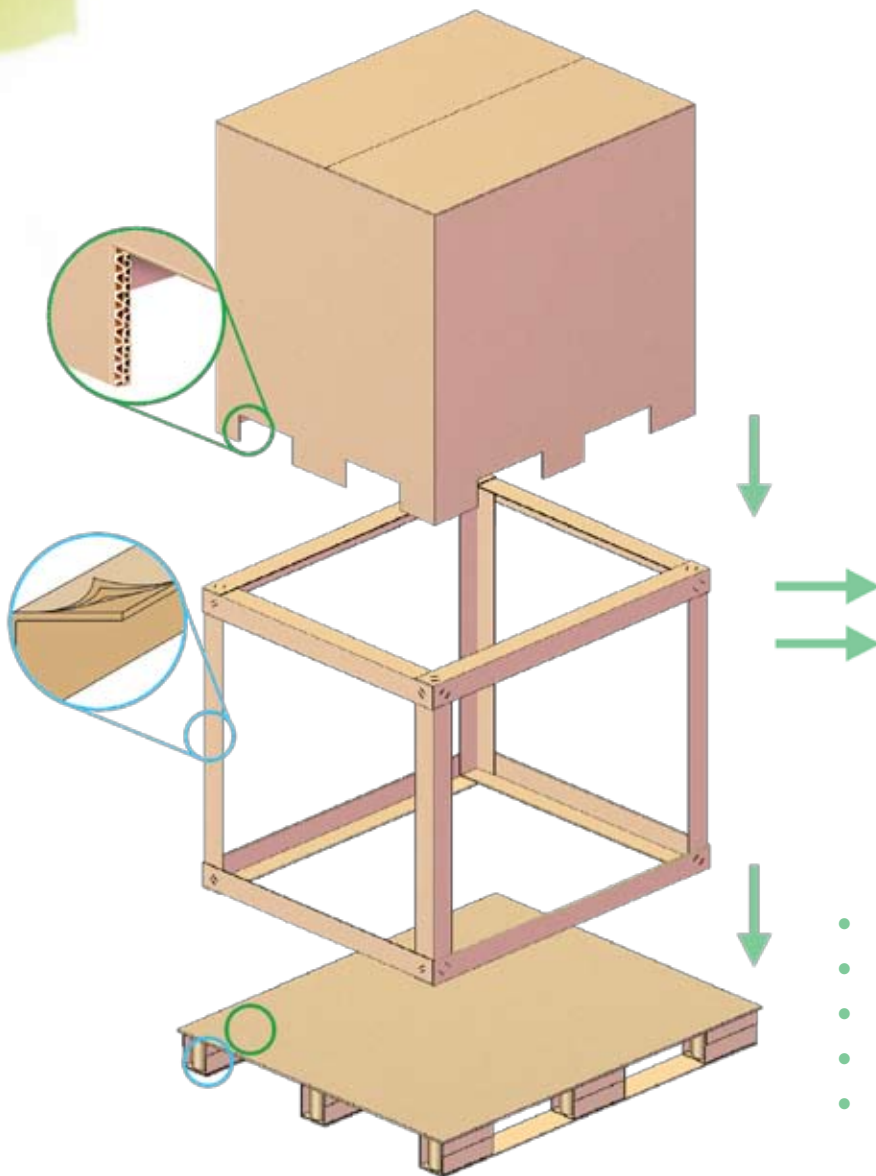

TRANSPORT PACKAGING SOLUTIONS

FrameBox

Combines light weight with strength!

Eltete FrameBox is a combination of a Carton Board Pallet, FramePack®, corrugated board box and strapping.

- Single-material packaging solution
- 100 % carton board
- More stacking strength
- Simple assembly
- Accepted anywhere in the world without treatment or restrictions.

Sustainable packaging is your contribution to the environment

FrameBox

Combines light weight with strength!

A corrugated board box on top of the FramePack® completes the final protection for the packaging unit.

Eltete FramePack® stabilises and gives good stacking strength. High-quality edgeboards can be chosen according to the needs of each individual packaging process.

Eltete PallRun® in combination with corrugated or honeycomb board makes a strong carton board pallet.

Eltete Flatboard is often added to 4-way pallets in order to strengthen the base and to make it suitable for roll conveyer use.

Advantages:

- Light but strong
- Less material
- No bulky pallets needed
- Easy to use
- Easy to dispose of
- Environmentally friendly
- Needs no treatment like wood
- Gives good company image