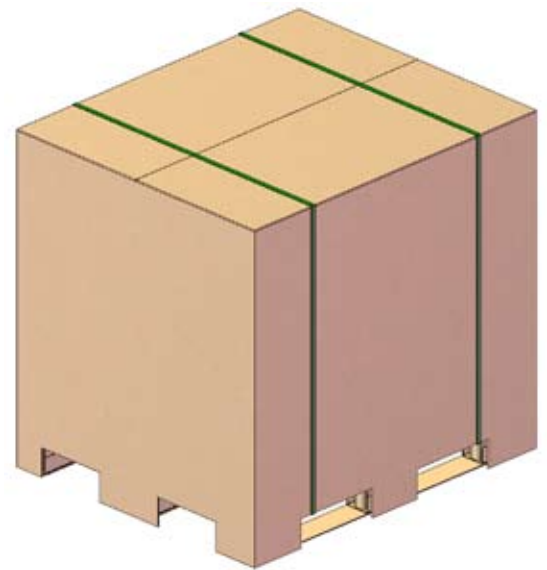

TRANSPORT PACKAGING SOLUTIONS

FrameBox

Combines light weight with strength!

Eltete FrameBox is a combination of a Carton Board Pallet, FramePack®, corrugated board box and strapping.

- Single-material packaging solution
- 100 % carton board
- More stacking strength
- Simple assembly
- Accepted anywhere in the world without treatment or restrictions.

Sustainable packaging is your contribution to the environment

FrameBox

Combines light weight with strength!

A corrugated board box on top of the FramePack® completes the final protection for the packaging unit.

Eltete FramePack® stabilises and gives good stacking strength. High-quality edgeboards can be chosen according to the needs of each individual packaging process.

Eltete PallRun® in combination with corrugated or honeycomb board makes a strong carton board pallet.

Eltete Flatboard is often added to 4-way pallets in order to strengthen the base and to make it suitable for roll conveyer use.

Advantages:

- Light but strong
- Less material
- No bulky pallets needed
- Easy to use
- Easy to dispose of
- Environmentally friendly
- Needs no treatment like wood
- Gives good company image