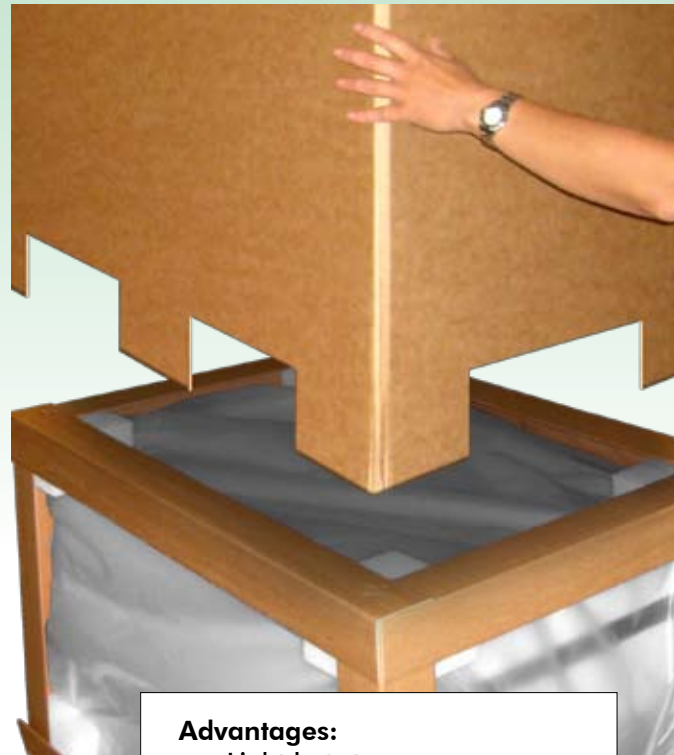

TRANSPORT PACKAGING SOLUTIONS

FrameBox

Combines light weight with strength!

Eltete FrameBox is a combination of a Carton Board Pallet, FramePack®, corrugated board box and strapping.

- Single-material packaging solution
- 100 % carton board
- More stacking strength
- Simple assembly
- Accepted anywhere in the world without treatment or restrictions.

Sustainable packaging is your contribution to the environment

FrameBox

Combines light weight with strength!

A corrugated board box on top of the FramePack® completes the final protection for the packaging unit.

Eltete FramePack® stabilises and gives good stacking strength. High-quality edgeboards can be chosen according to the needs of each individual packaging process.

Eltete PallRun® in combination with corrugated or honeycomb board makes a strong carton board pallet.

Eltete Flatboard is often added to 4-way pallets in order to strengthen the base and to make it suitable for roll conveyer use.

Advantages:

- Light but strong
- Less material
- No bulky pallets needed
- Easy to use
- Easy to dispose of
- Environmentally friendly
- Needs no treatment like wood
- Gives good company image